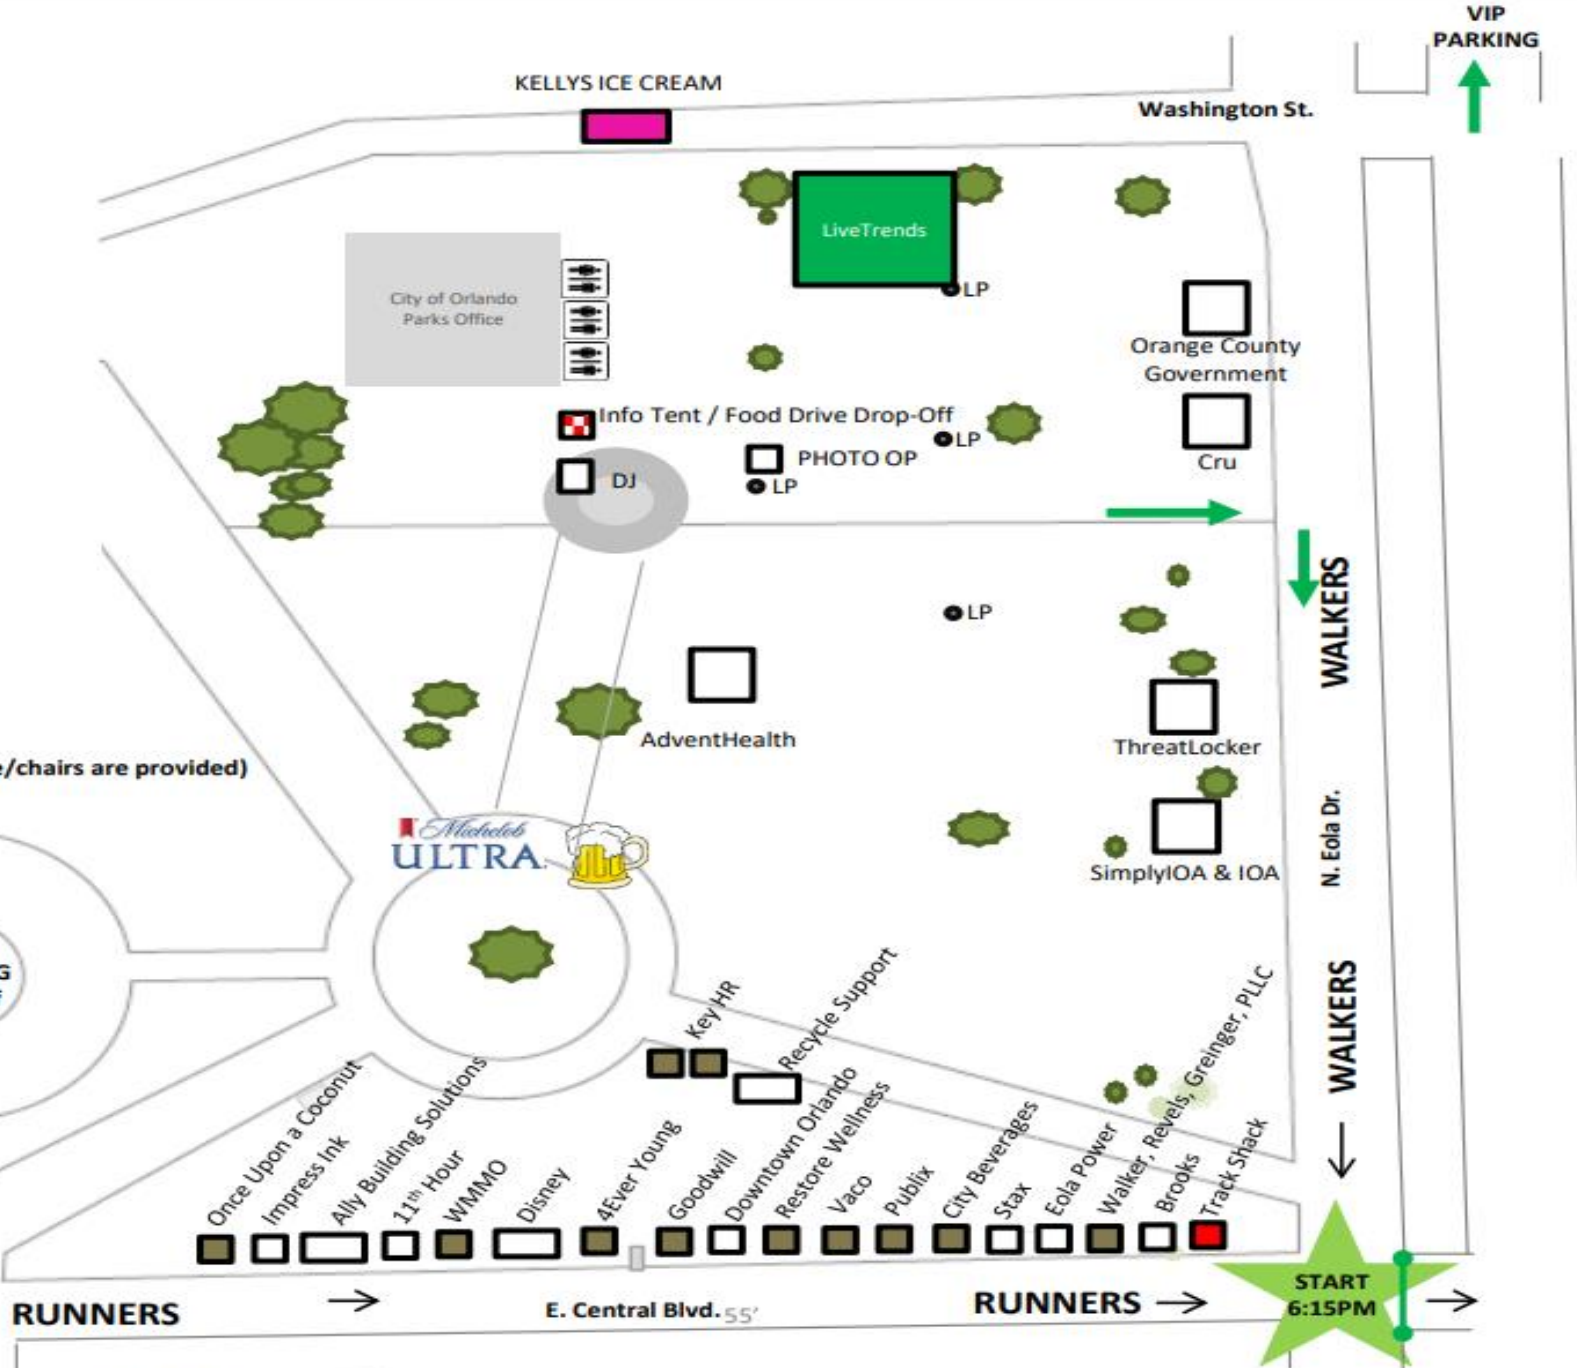

2024 RED ZONE (ALL 10x10 tents) – Red blocks = **CONFIRMED!!!** = Spots may not be exact
**Off of Rosalind Ave to the right of the Amphitheater / Bandshell*

MAP IS NOT TO SCALE
10x10 Size

2024 WHITE ZONE (Arena) – White blocks = **CONFIRMED!!!** = Spots may not be exact
****Off of Robinson St & Zone is near the RELAXED GRILL (catering drop off on Rosalind Ave)***

2024 BLUE ZONE (Arena) – Blue blocks = **CONFIRMED!!! = Spots may not be exact
*Off of Robinson St @ the Eola Drive corner at Lake Eola!**

GOLD ZONE POST RACE AREA

Lake Eola. Corner of Eola Dr. & Central Blvd.

Lake Eola, Downtown Orlando

- Gray indicates sponsor is providing their own tents (table/chairs are provided)
- 10ft x 10ft - white indicates tent provided
- 10ft x 20ft tent
- 20ft x 20ft tent

Load into Start Chute

FINISH LINE on Central Blvd.
Near N. Rosalind Ave

RUNNERS →

E. Central Blvd. 55'

RUNNERS →

START 6:15PM

E. Pine St.

VIP PARKING

WALKERS ↓