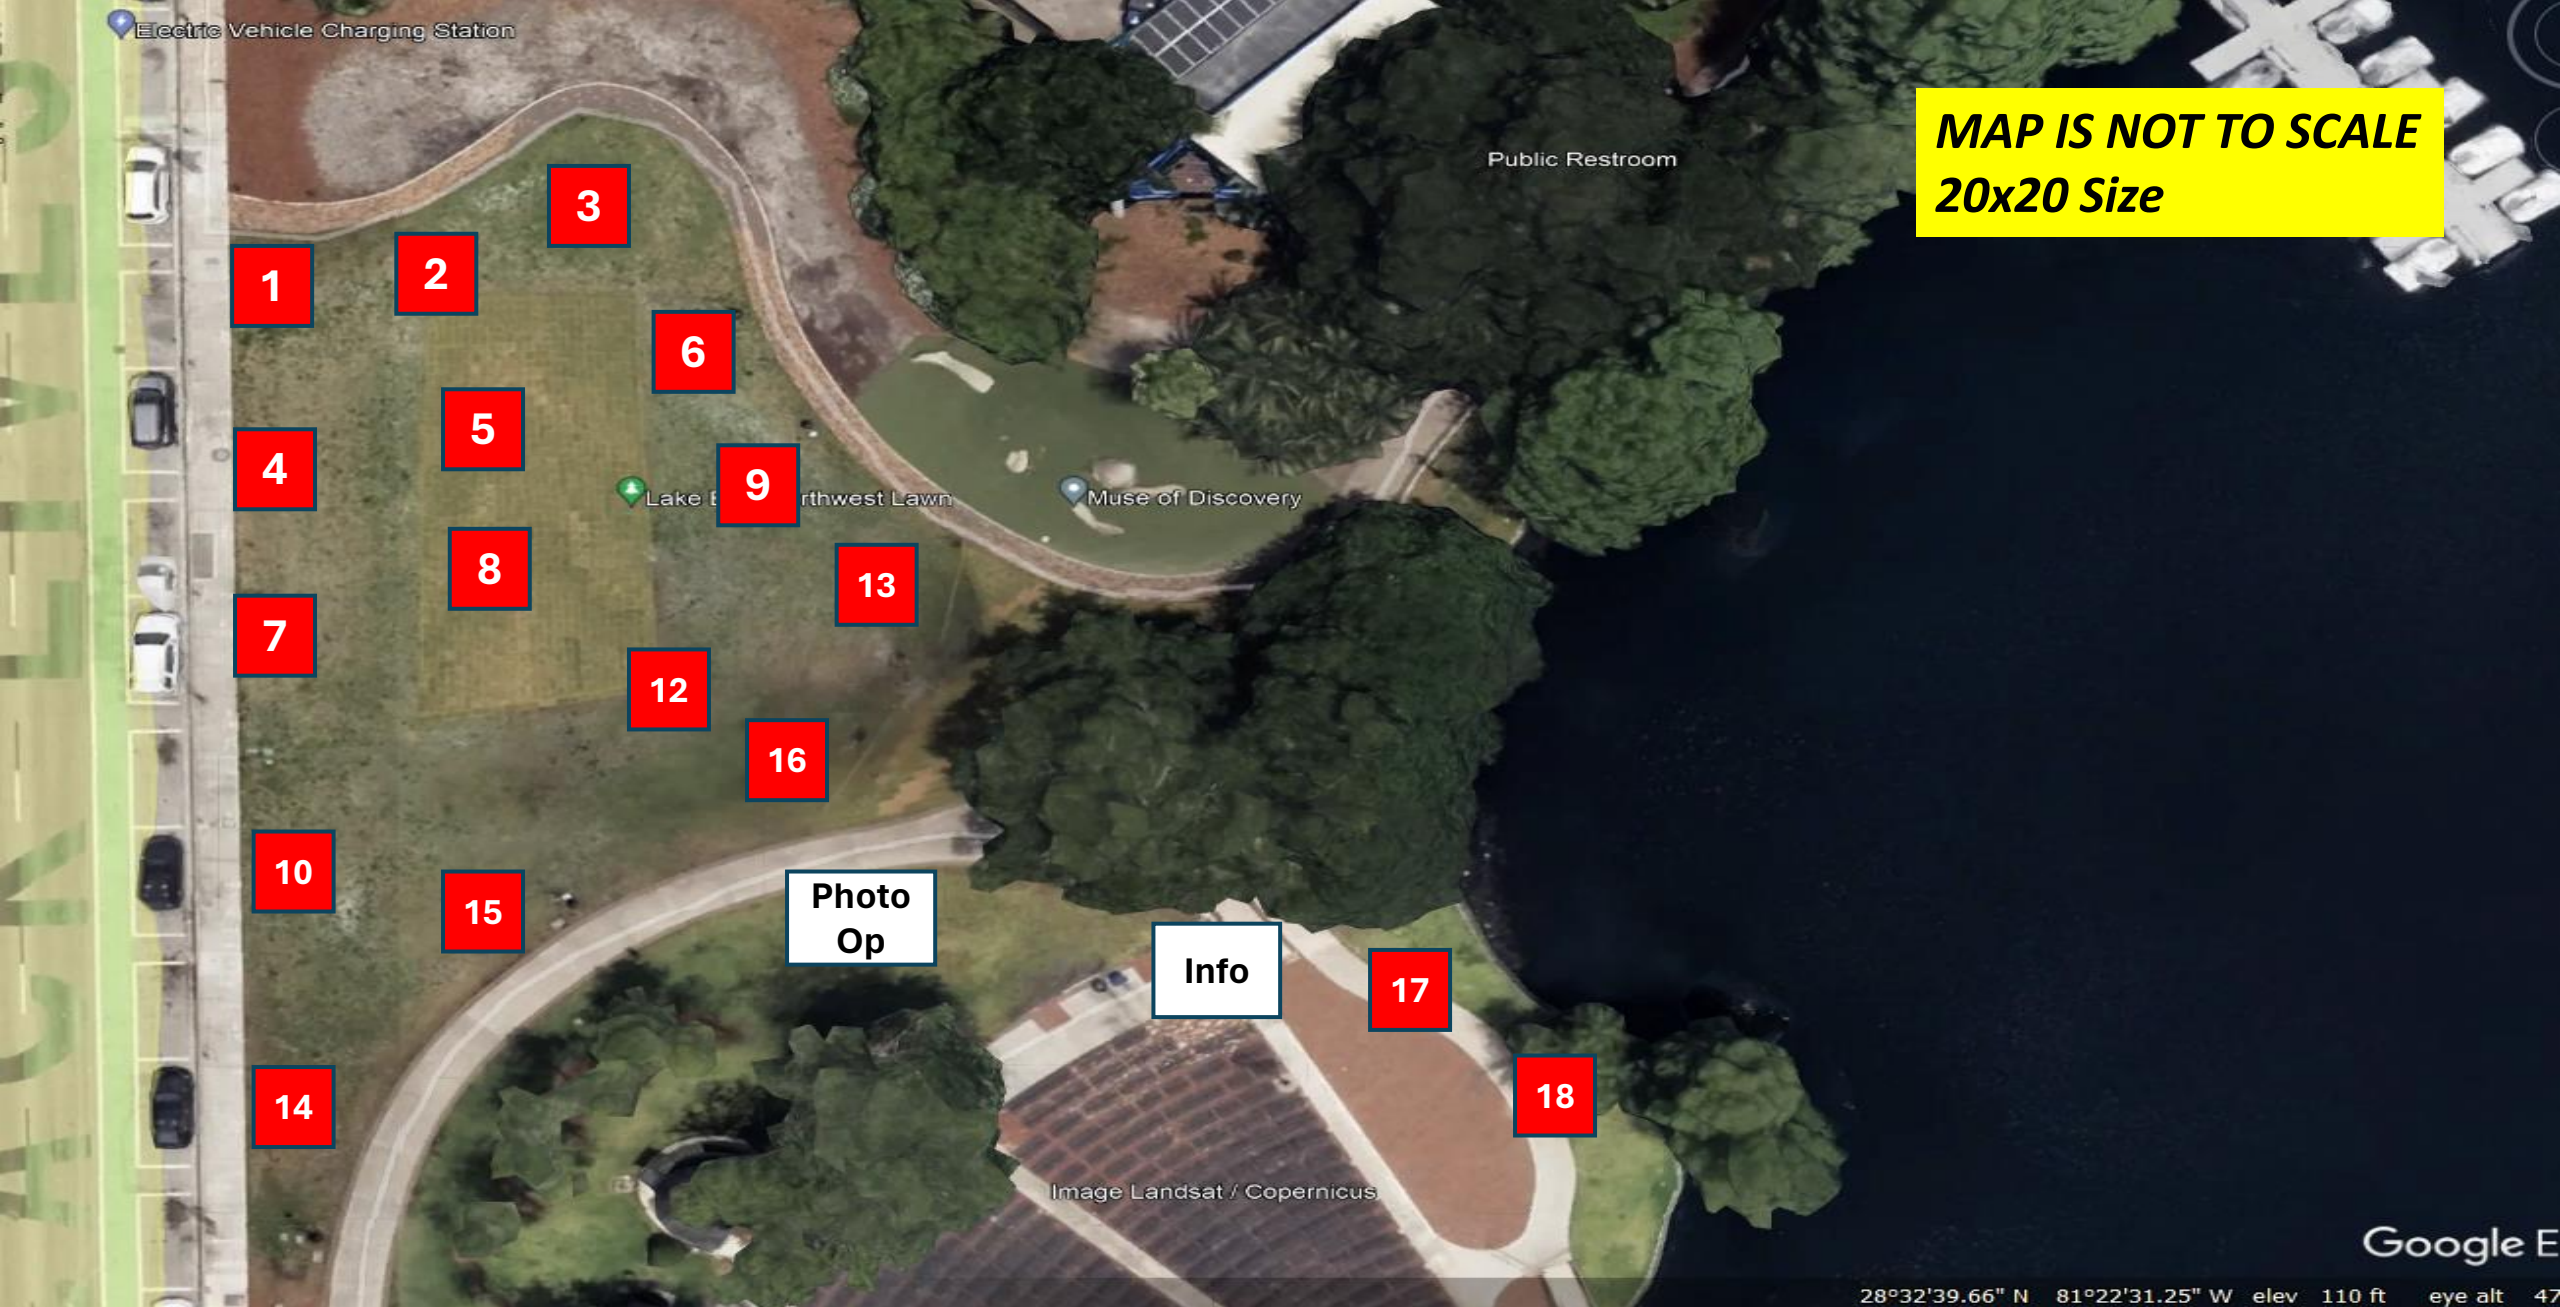

**MAP IS NOT TO SCALE
20x20 Size**

CONFIRMED - 2024 RED ZONE (Arena) – Red blocks = **CONFIRMED!** – spots may not be exact.

****Off of Rosalind Ave by the Amphitheater area at Lake Eola!***

**MAP IS NOT TO SCALE
10x10 Size**

2024 RED ZONE (ALL 10x10 tents) – Red blocks = **CONFIRMED!!!** = Spots may not be exact
**Off of Rosalind Ave to the right of the Amphitheater / Bandshell*

MAP IS NOT TO SCALE
10x10 Size

2024 WHITE ZONE (Arena) – White blocks = **CONFIRMED!!!** = Spots may not be exact
****Off of Robinson St & Zone is near the RELAXED GRILL (catering drop off on Rosalind Ave)***

Imagery Date: 1/22/2013 28°32'42.99" N 81°22'15.37" W elev 90 ft eye alt 626 ft

2024 BLUE ZONE (Arena) – Blue blocks = **CONFIRMED!!!** = Spots may not be exact
****Off of Robinson St / Eola Drive @ the corner at Lake Eola!***

2024 BLUE ZONE (Arena) – Blue blocks = **CONFIRMED!!! = Spots may not be exact
*Off of Robinson St @ the Eola Drive corner at Lake Eola!**

GOLD ZONE POST RACE AREA

Lake Eola. Corner of Eola Dr. & Central Blvd.