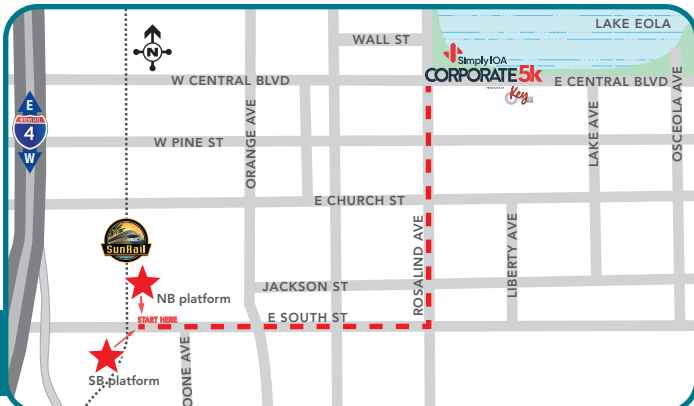

TO REGISTER FOR THE RACE
VISIT
CORPORATE5K.COM

[@RideSunRail](https://www.instagram.com/RideSunRail)
[#RideSunRail](https://twitter.com/RideSunRail)
[SunRail.com](https://www.sunrail.com)