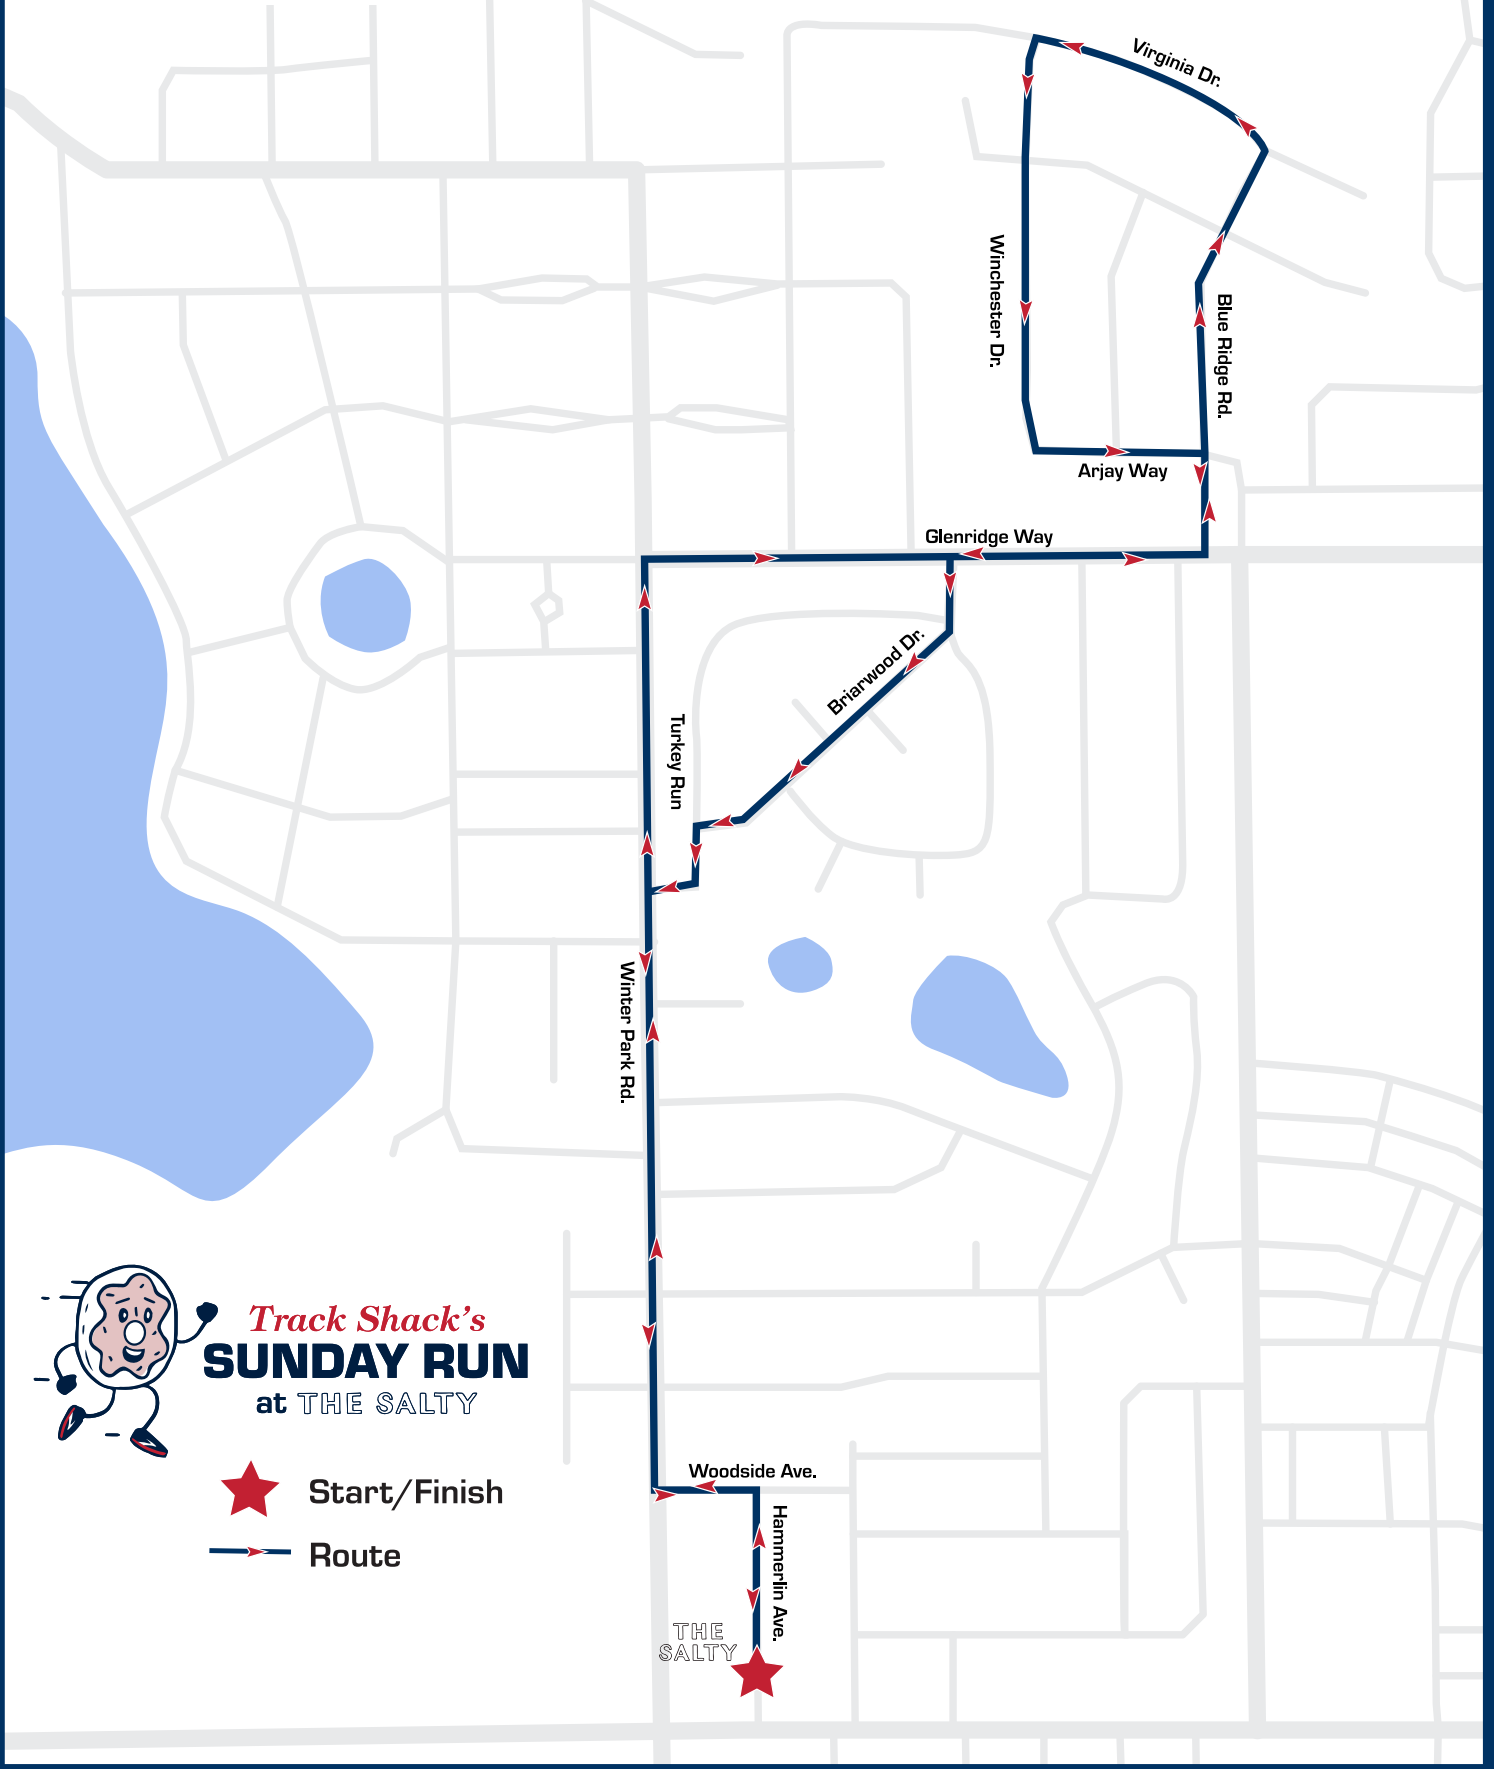

# Course Map

*Track Shack's*  
**SUNDAY RUN**  
at THE SALTY

★ Start/Finish

➔ Route

**Run, Walk, Train.**