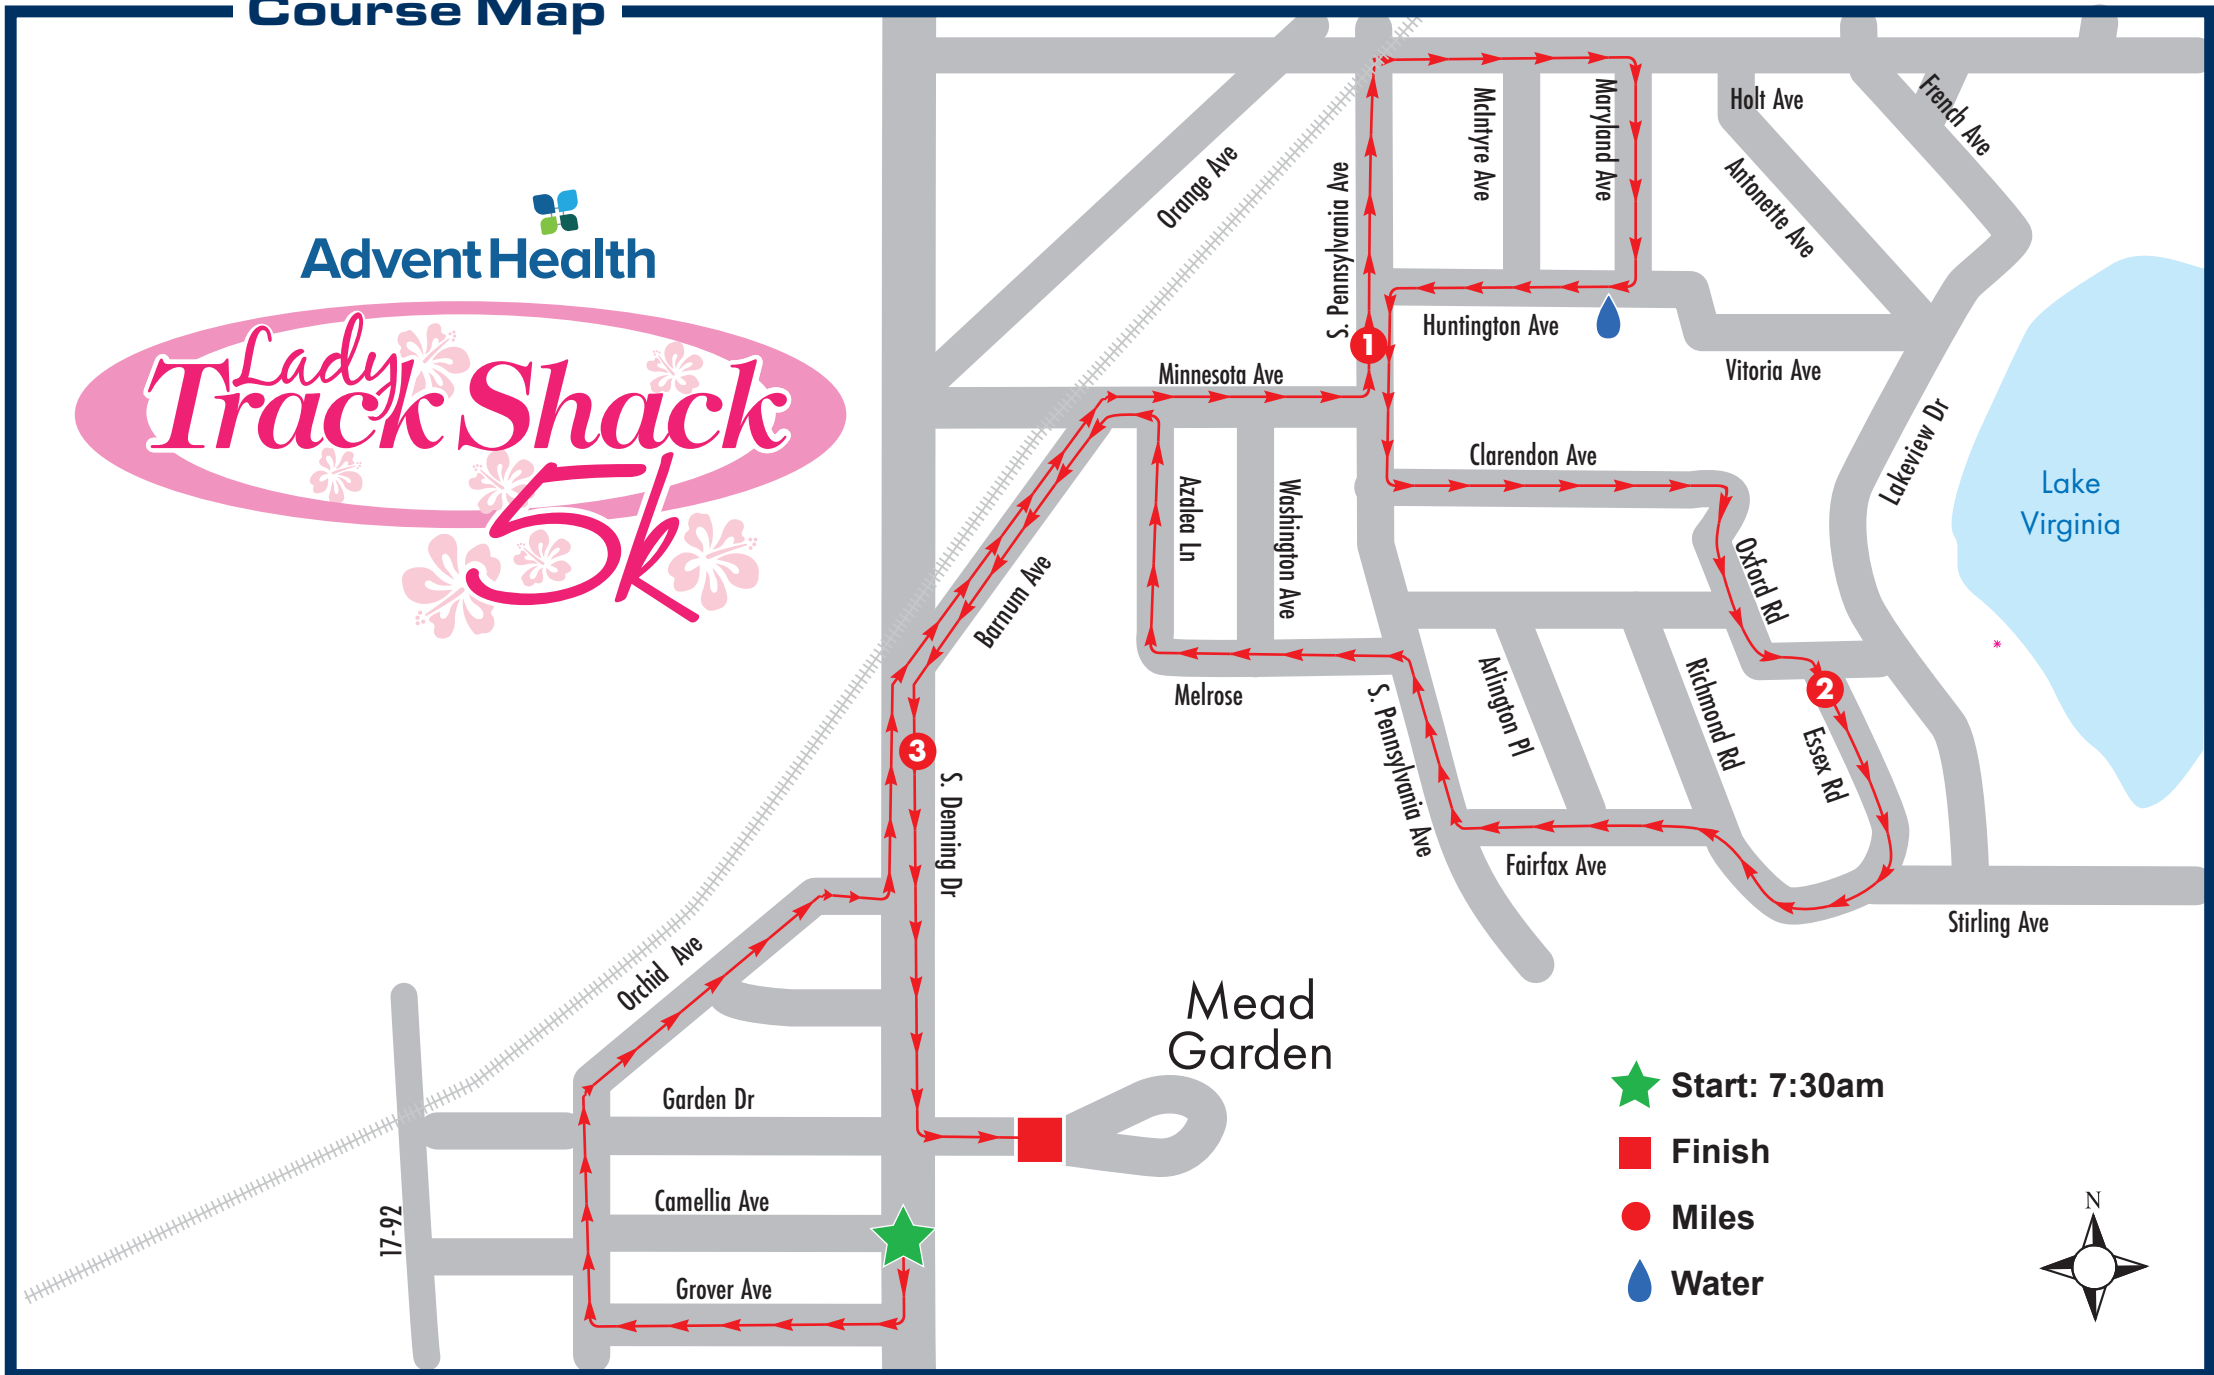

Course Map

Advent Health

Lady Track Shack 5k

- ★ Start: 7:30am
- Finish
- Miles
- 💧 Water