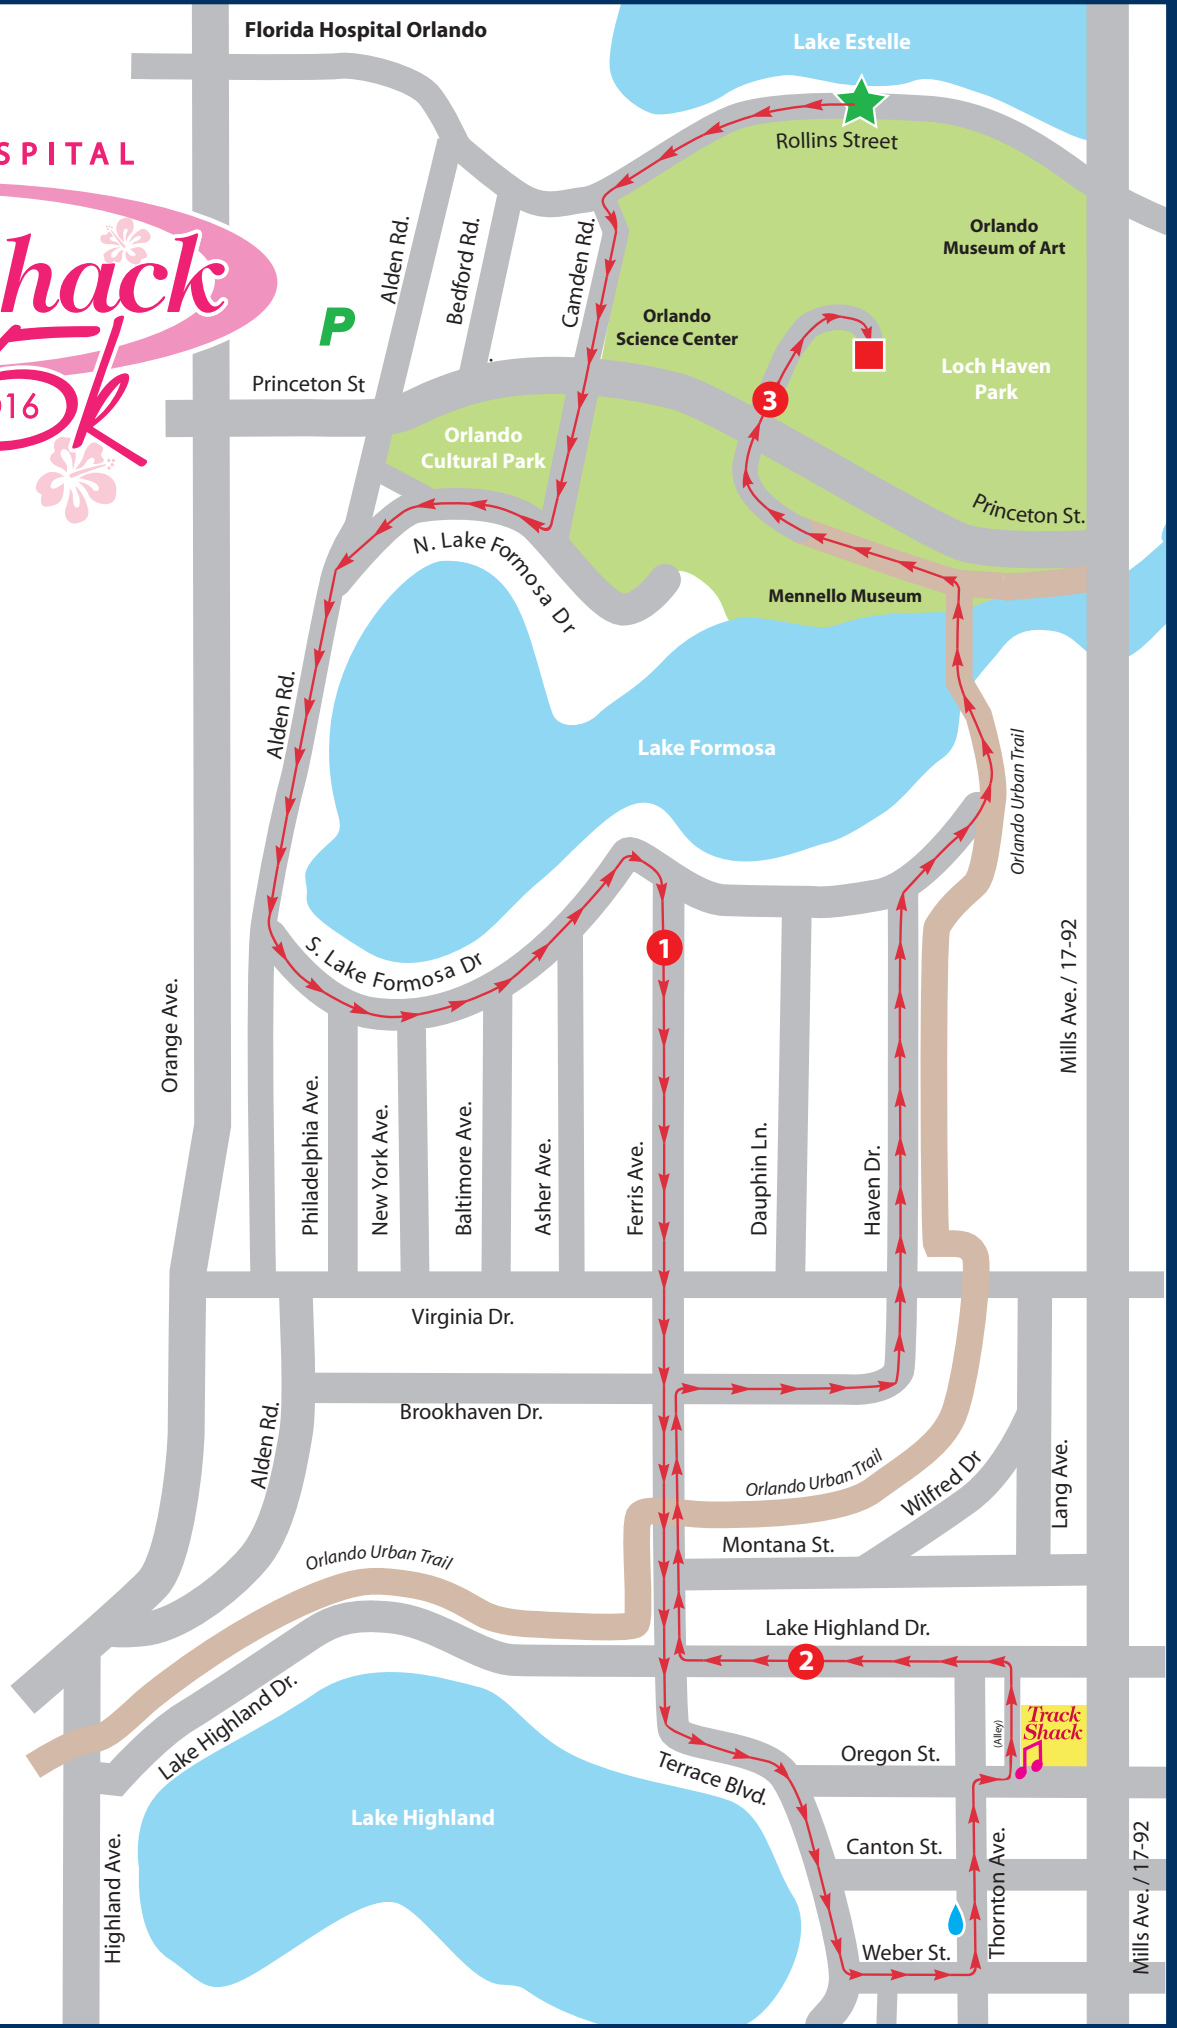

COURSE MAP

FLORIDA HOSPITAL

January 30, 2016

-  Start: 7:30 a.m.
-  Finish
-  Miles
-  Water Stop
-  Parking
-  Entertainment

Est. 1977

Orlando, Florida

Run, Walk, Train.